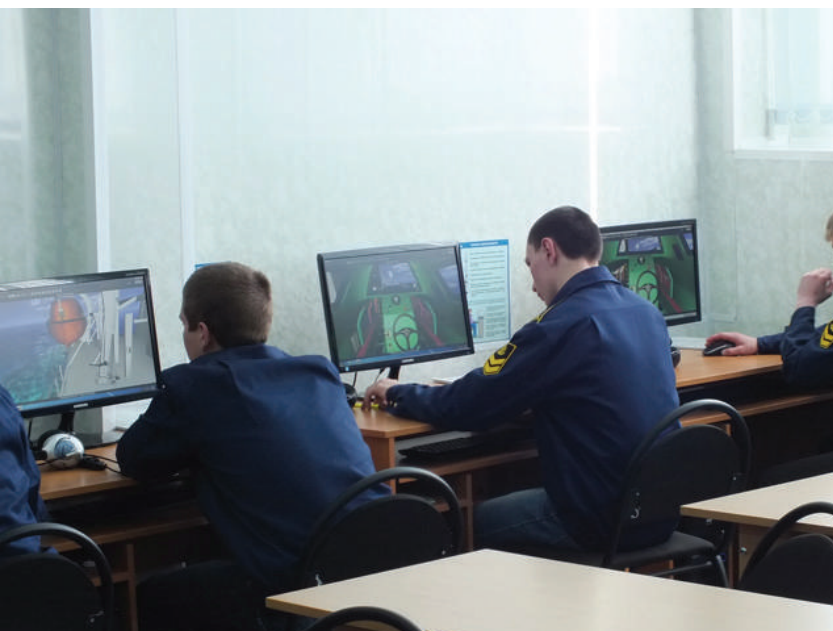

## Multimedia Training Software Library

Multimedia Training Software (MTS) are intended for theoretical and practical training of marine ships crew members in accordance with requirements of STCW Code (Tables A-VI/2-1, A-VI/2-2).