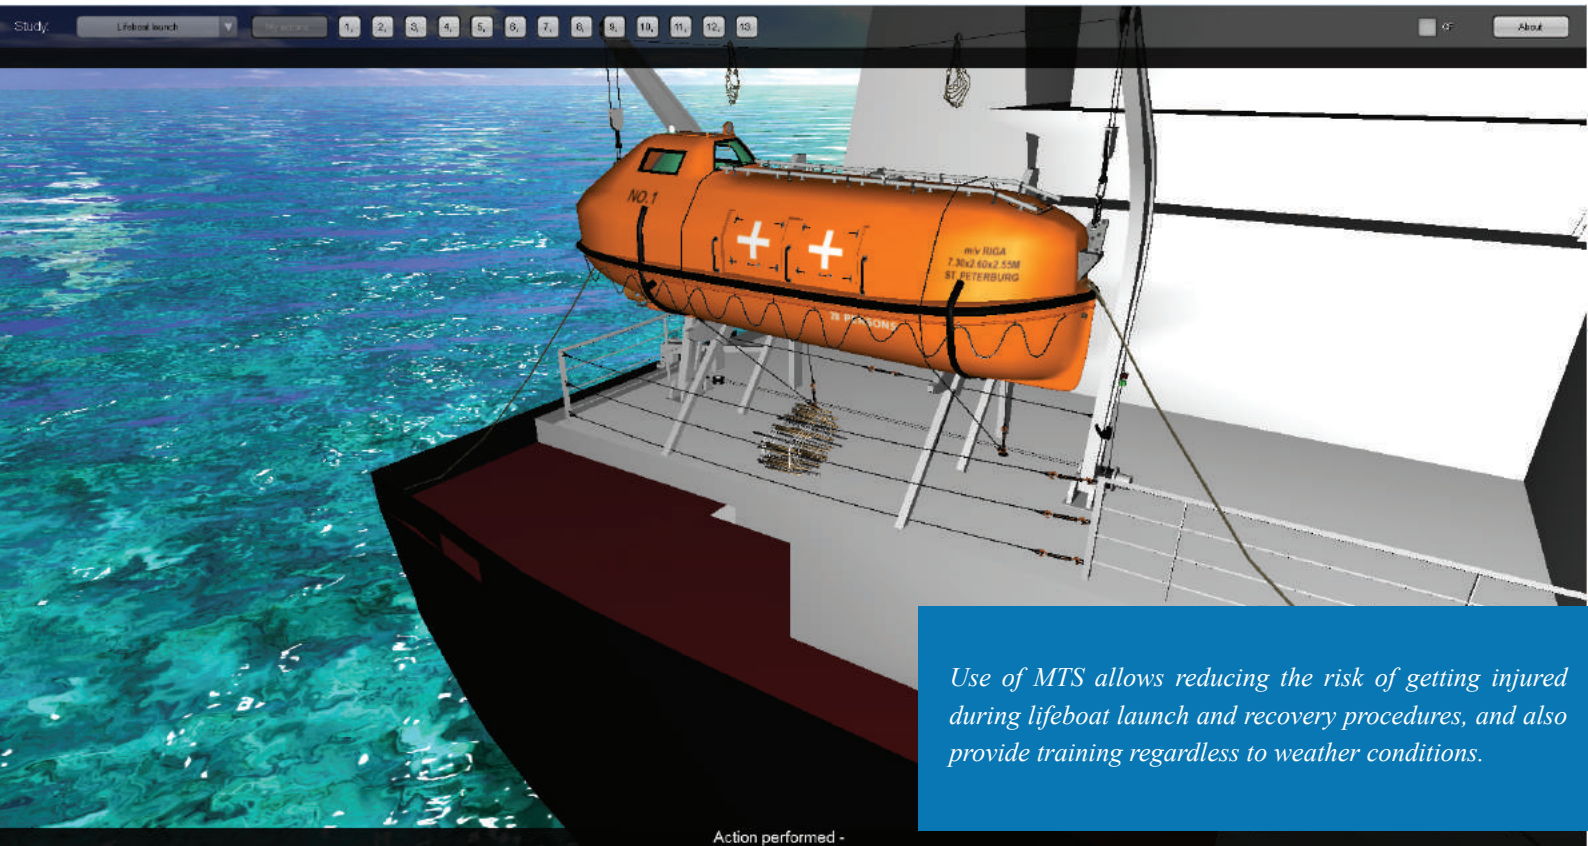

# SURVIVAL CRAFT

## Multimedia Training Software Library

Multimedia Training Software (MTS) are intended for theoretical and practical training of marine ships crew members in accordance with requirements of STCW Code (Tables A-VI/2-1, A-VI/2-2).

### Functional features

MTS includes the 3D models of survival craft and allow studying:

- launch and recovery procedures,
- construction and equipment,
- start and stop of engine and its equipment,
- use of pyrotechnics equipment.

### Contents

■ MTS “Launched Lifeboat”

■ MTS “Free Fall Lifeboat”

■ MTS “Launched Liferaft”

■ MTS “Dropped Liferaft”

■ MTS “Rescue Boat”

■ MTS “Fast Rescue Boat”