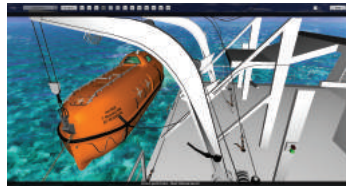

SURVIVAL CRAFT

Multimedia Training Software Library

Contents

■ MTS “Launched Lifeboat”