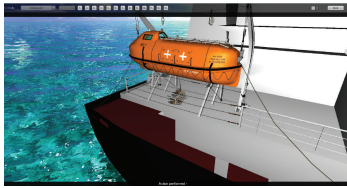

SURVIVAL CRAFT

Multimedia Training Software Library

Contents

■ MTS “Launched Lifeboat”